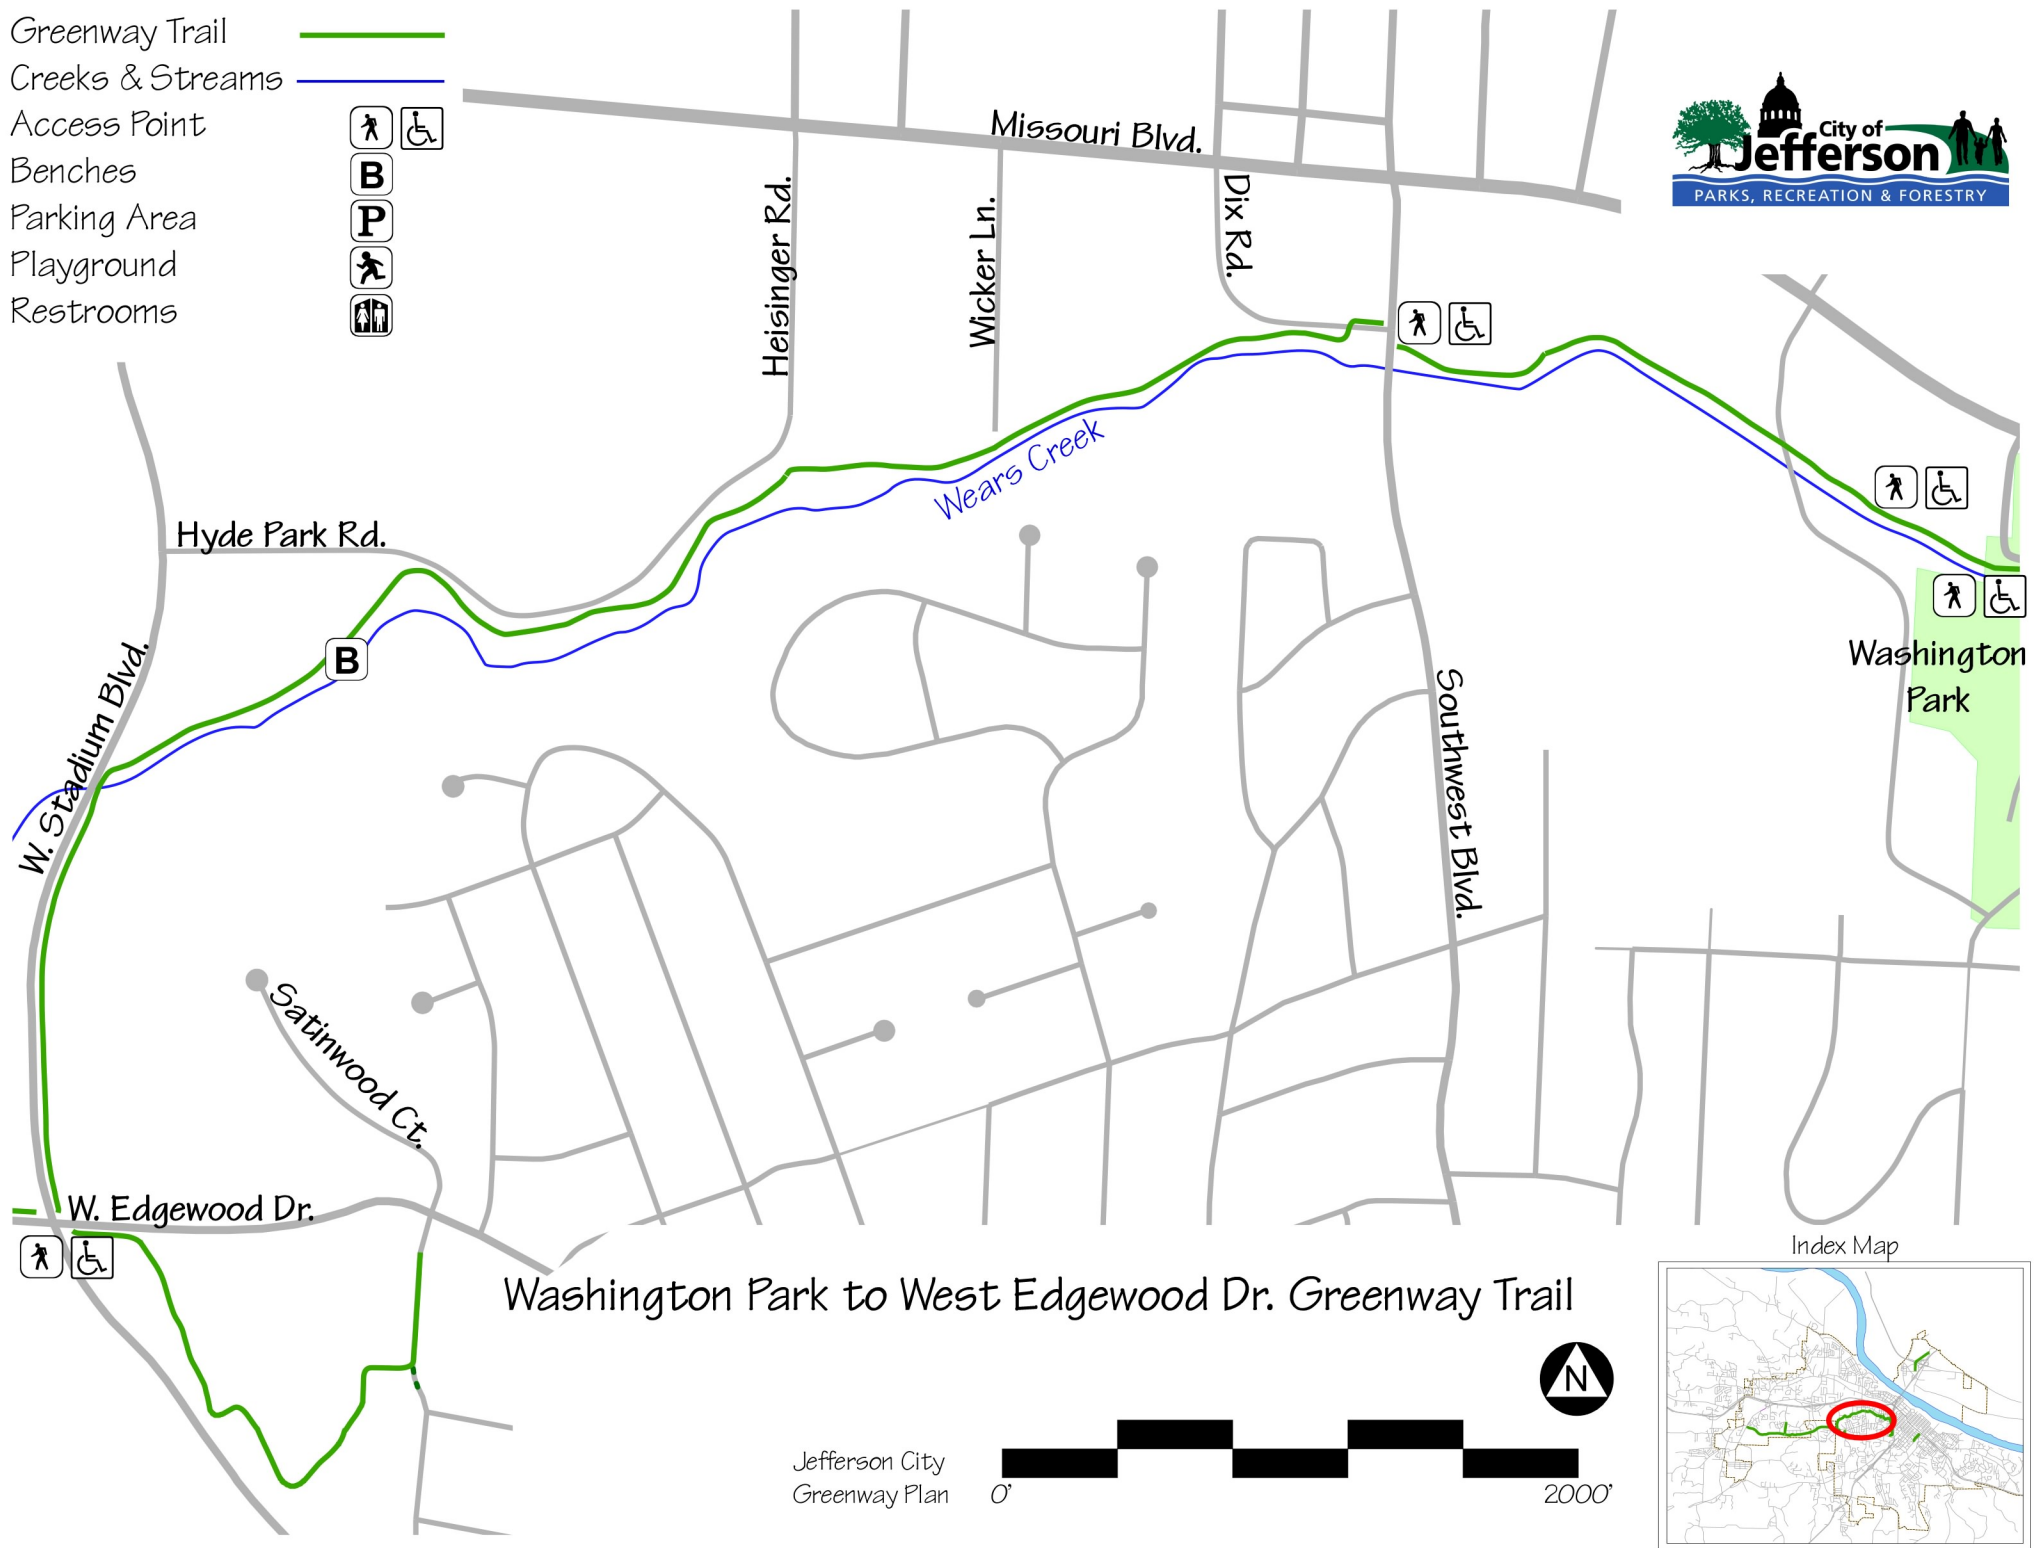

- Greenway Trail 
- Creeks & Streams 
- Access Point  
- Benches 
- Parking Area 
- Playground 
- Restrooms 

Washington Park to West Edgewood Dr. Greenway Trail

Index Map

Jefferson City
Greenway Plan