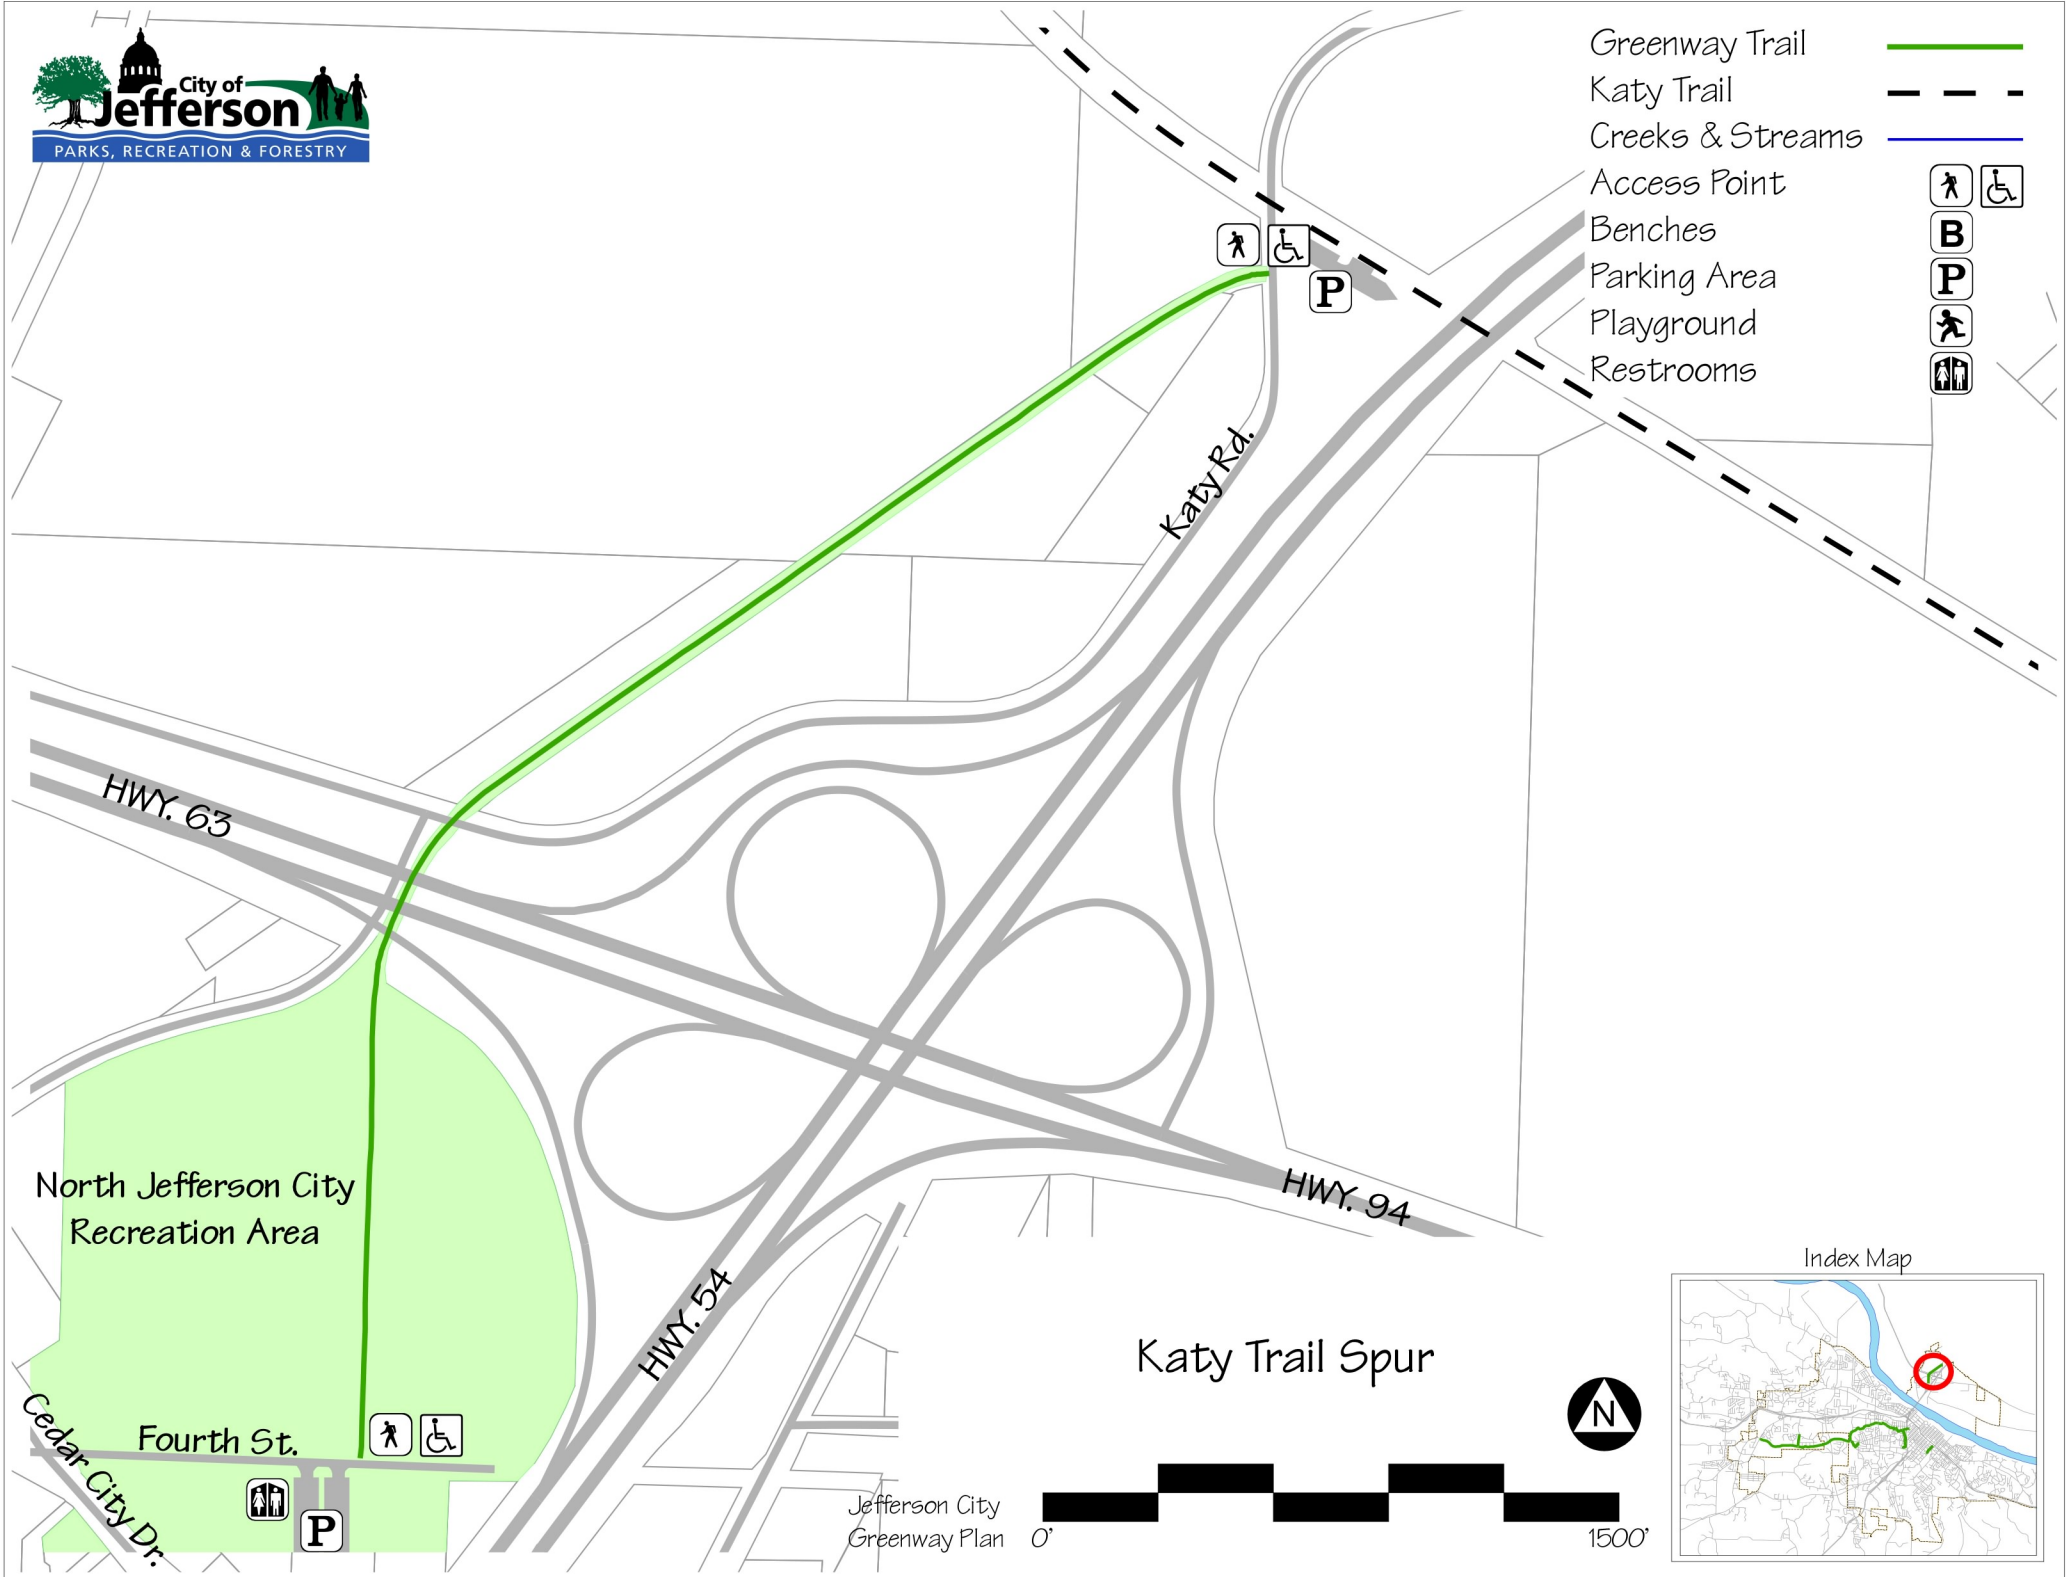

- Greenway Trail 
- Katy Trail 
- Creeks & Streams 
- Access Point  
- Benches 
- Parking Area 
- Playground 
- Restrooms 

Jefferson City  
Greenway Plan

0'

1500'