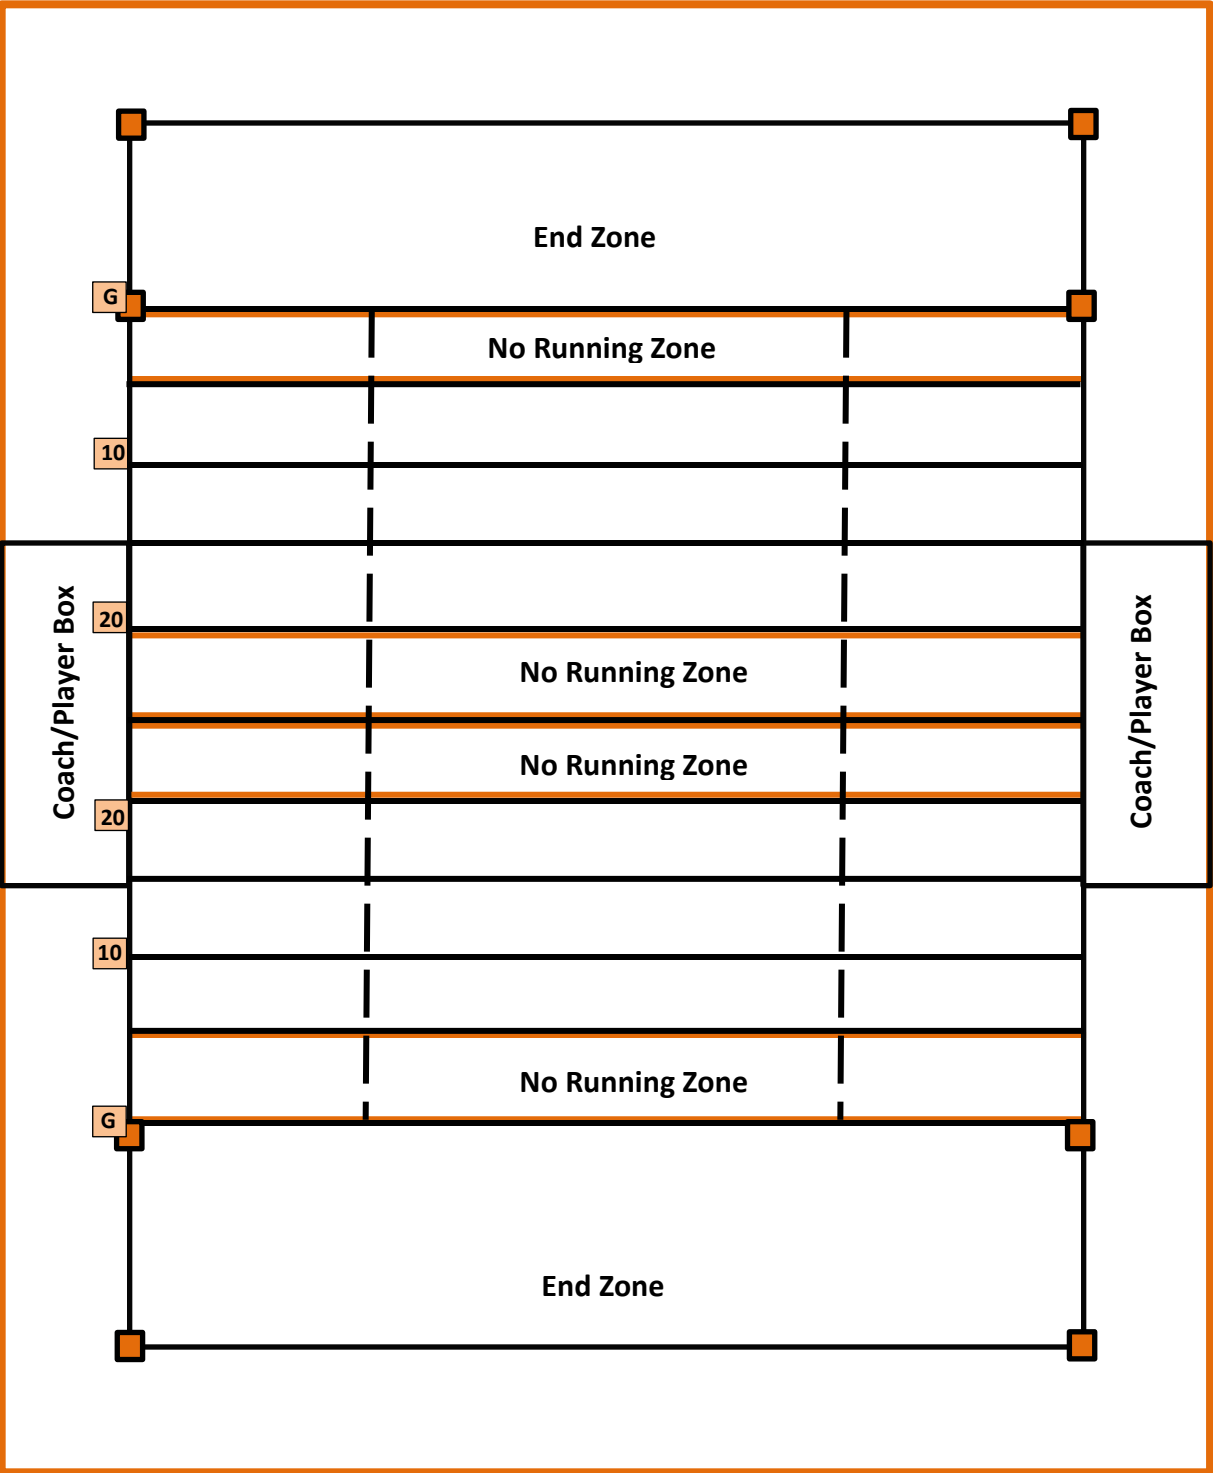

Chiefs Flag Football Field Diagram

Spectator Line – orange line around entire field, 5 yards back.

KEY

■ = Pylon □ = Yard Marker