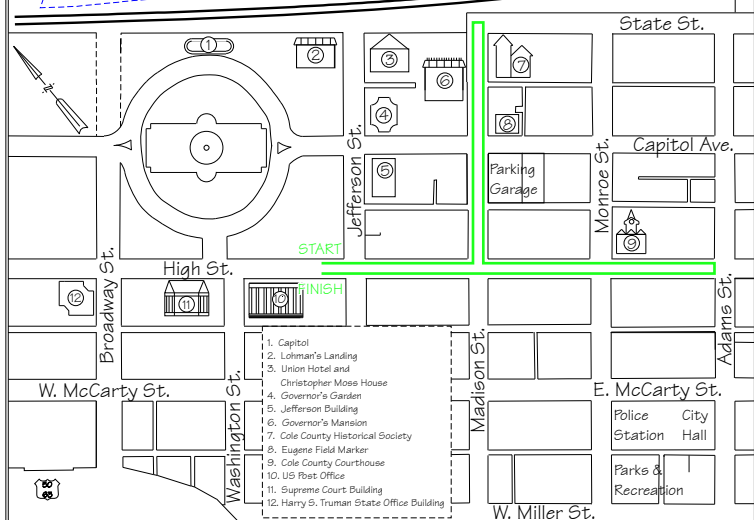

MISSOURI RIVER

MISSOURI PACIFIC RAILROAD

# DOWNTOWN FITNESS MILE